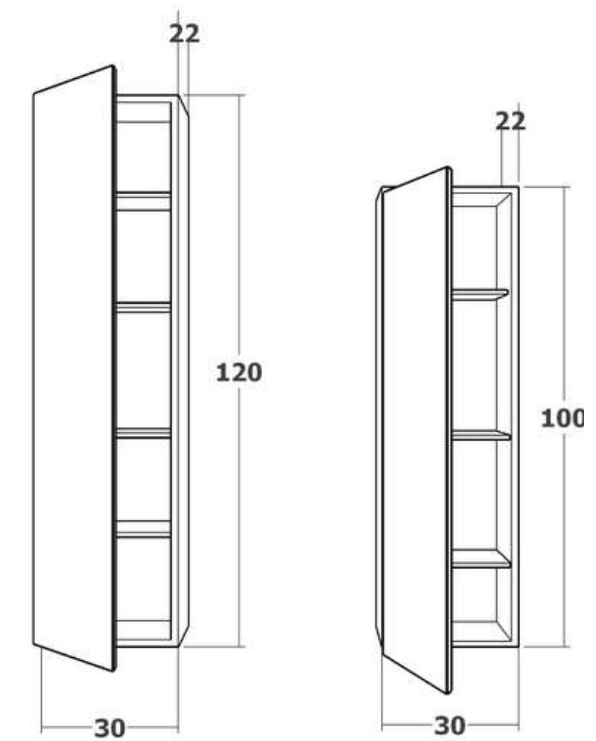

Rose

Lacado personalizado  
Custom lacquered

Mueble / bathroom furniture WOOD KEOS 30

Mueble / bathroom furniture WOOD KEOS 52

Mueble / bathroom furniture WOOD KEOS MASTER 30

A	59.5 / 69.5 / 79.5 / 89.5 / 99.5 / 118.5
B	50
C	30

A	118.5 / 139.5 / 159.5 / 179.5 / 199.5
B	50
C	30

Mueble / bathroom furniture WOOD KEOS MASTER 52

A	59.5 / 69.5 / 79.5 / 89.5 / 99.5 / 118.5
B	50
C	52

A	118.5 / 139.5 / 159.5 / 179.5 / 199.5
B	50
C	52