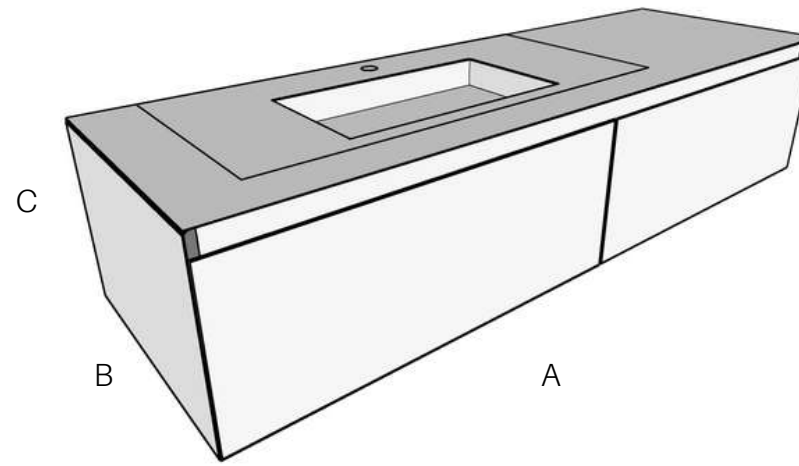

Rose

Lacado personalizado  
Custom lacquered

Mueble / bathroom furniture WOOD KEOS 30

Mueble / bathroom furniture WOOD KEOS 52

Mueble / bathroom furniture WOOD KEOS MASTER 30

A	59.5 / 69.5 / 79.5 / 89.5 / 99.5 / 118.5
B	50
C	30