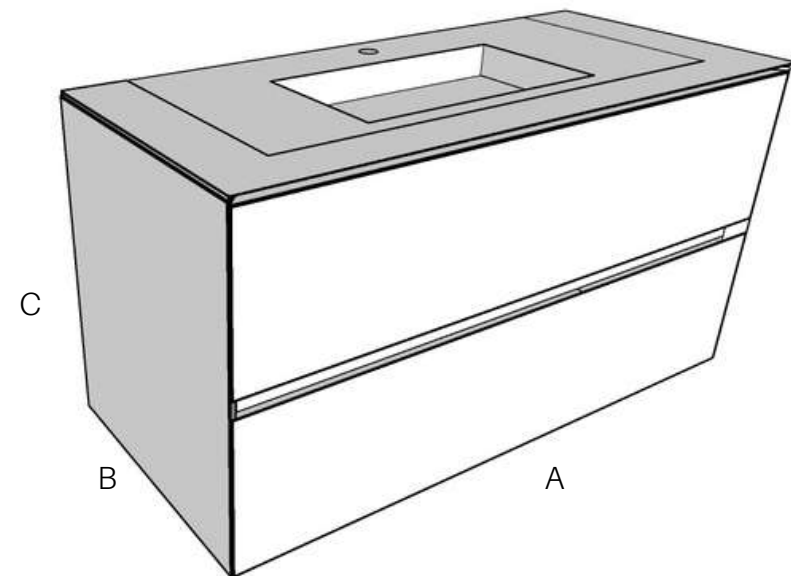

Mueble / bathroom furniture WOOD KEOS MASTER 52

A	59.5 / 69.5 / 79.5 / 89.5 / 99.5 / 118.5
B	50
C	52