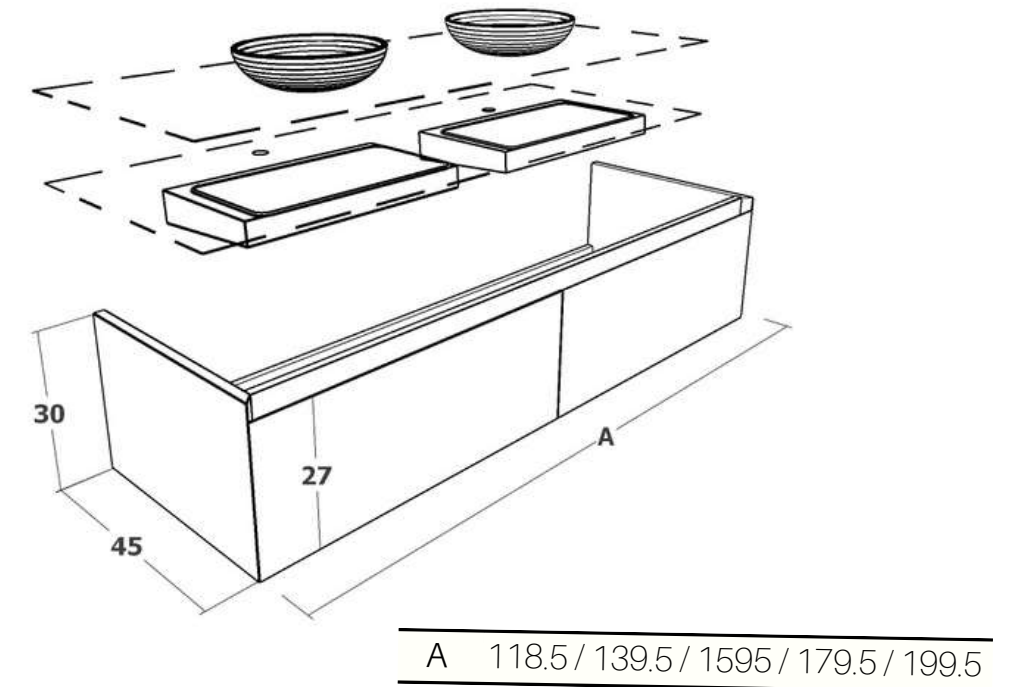

Mueble / bathroom furniture WOOD KEOS 30