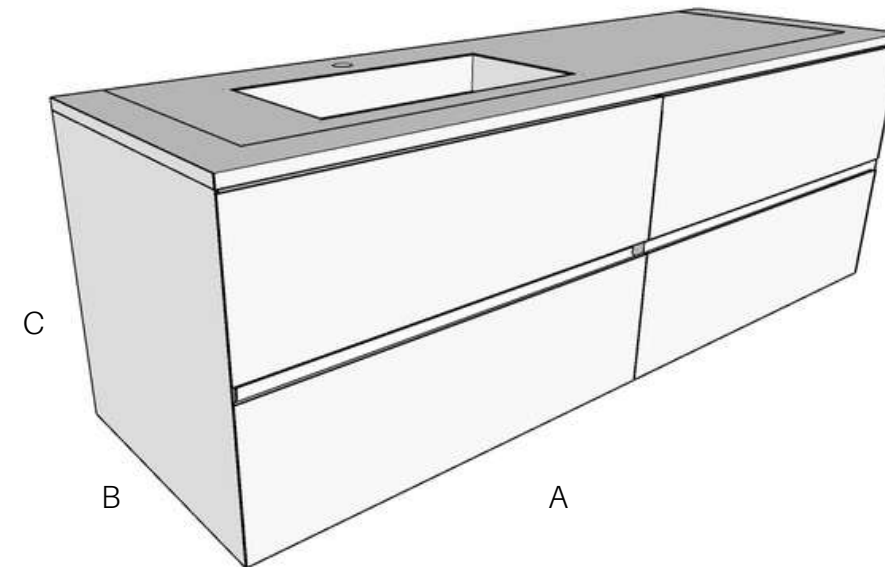

A	118.5 / 139.5 / 159.5 / 179.5 / 199.5
B	50
C	52