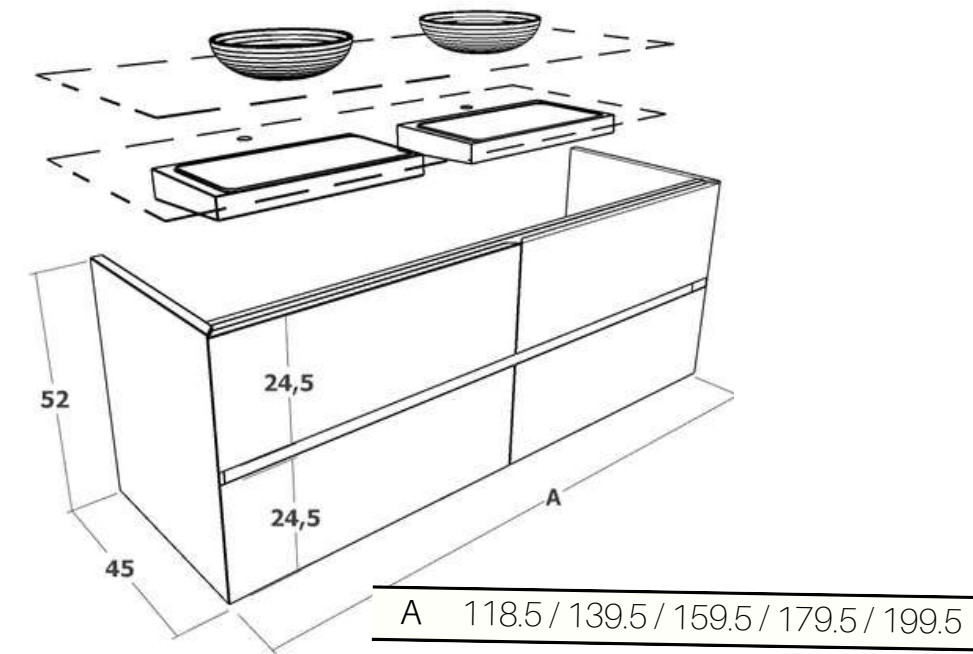

Rose

Lacado personalizado  
Custom lacquered

Mueble / bathroom furniture WOOD KEOS 30

Mueble / bathroom furniture WOOD KEOS 52

Mueble / bathroom furniture WOOD KEOS MASTER 30

A	59.5 / 69.5 / 79.5 / 89.5 / 99.5 / 118.5
B	50
C	30