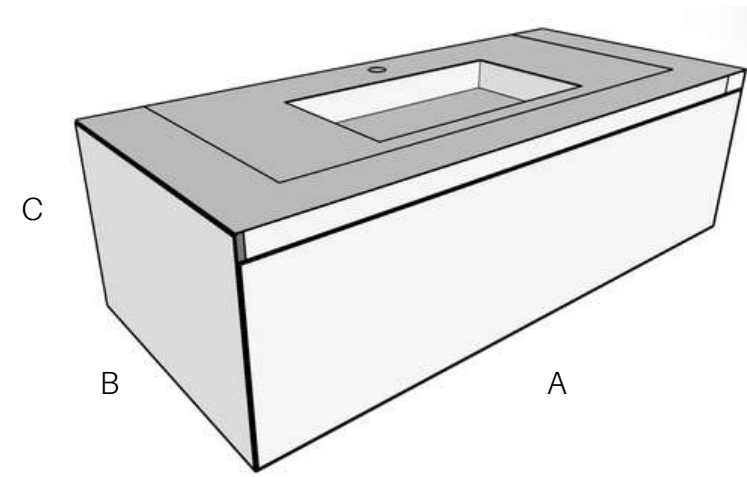

Rose

Lacado personalizado  
Custom lacquered

Mueble / bathroom furniture WOOD KEOS 30

Mueble / bathroom furniture WOOD KEOS 52

Mueble / bathroom furniture WOOD KEOS MASTER 30

A	59.5 / 69.5 / 79.5 / 89.5 / 99.5 / 118.5
B	50
C	30